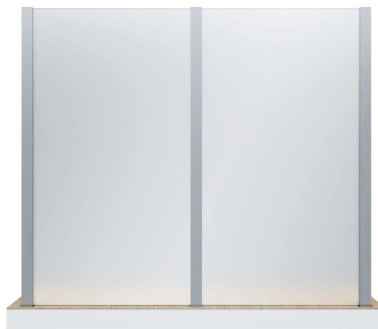

Frosted glass