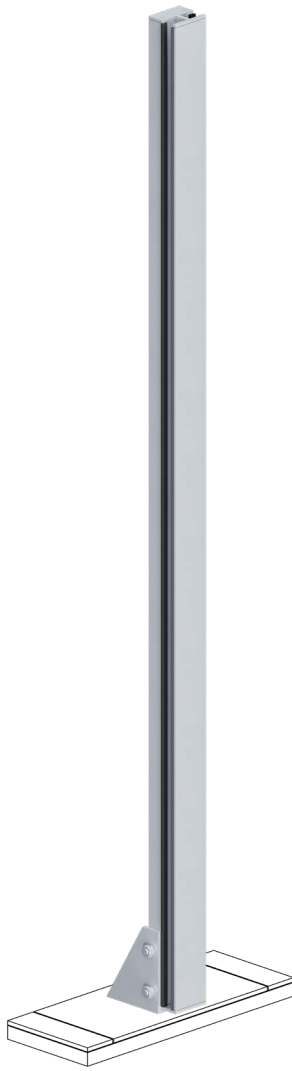

GLASIMO[®]

glass interiors

NEW ON THE MARKET

find us on

MINI-CATALOGUE
OF TERRACE COVERS

www.glasimo.eu

BIG-H PROFILE

TOP MOUNTING

Minimalist design

The aluminium posts are suitable for both indoor and outdoor installation. This material has very good anti-corrosive properties, thus ensuring that the appearance of the balustrade remains aesthetically pleasing for many years.

MAX. HEIGHT	GLASS THICKNESS	MATERIAL	SURFACE
2000 mm	66.2 mm 88.4 mm	Aluminium EN AW-6063	RAL color palette

TECHNICAL DRAWING

MOUNTING ACCESSORIES

Anchors and gaskets

★ PREMIUM PRODUCTS ★

Digital Print

Printing on glass with ceramic paints