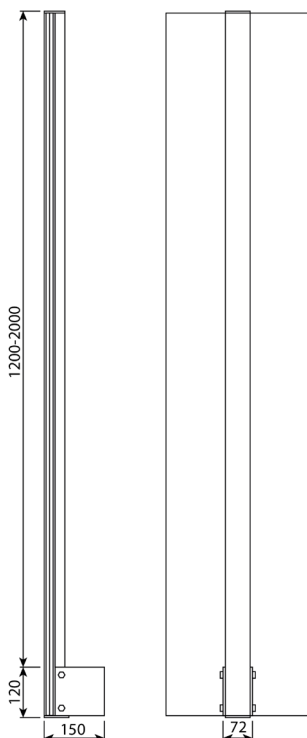

MAX. HEIGHT	GLASS THICKNESS	MATERIAL	SURFACE
2000 mm	66.2 mm 88.4 mm	Aluminium EN AW-6063	RAL color palette

TECHNICAL DRAWING

MOUNTING ACCESSORIES

Anchors and gaskets

★ PREMIUM PRODUCTS ★

Digital Print

Printing on glass with ceramic paints