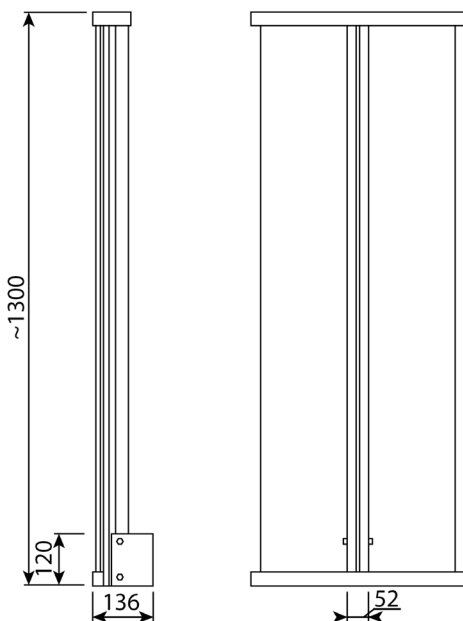

LOAD
0.5 - 1.0 kN/m

GLASS THICKNESS
44.1
44.2
55.1
55.2

MAX. HEIGHT
1500 mm

MAX. SPACING
1200 mm

MATERIAL
Aluminium T66

SURFACE
Anodised: natural; black; brush finish; powder coated

TECHNICAL DRAWING

MOUNTING ACCESSORIES