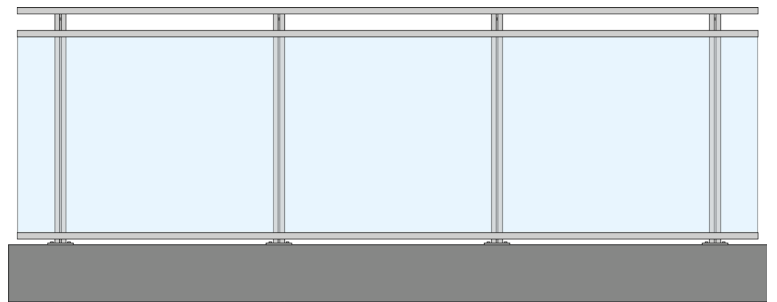

GLASIMO[®]

PROJECTS

NEW ON THE MARKET

find us on

MINI-CATALOGUE
BASIC RAILINGS

www.glasimo.eu

SOLID ALUMINIUM POST INSTALLATION FROM THE TOP

Option I: with glazing below the handrail

The basic railings system will ensure the safety of your family while not restricting the view from your house or apartment. The main part of the structure consists of solid aluminium posts. The pane is placed between the upper and lower glazing profiles. The system as a whole is completed with a dedicated handrail.