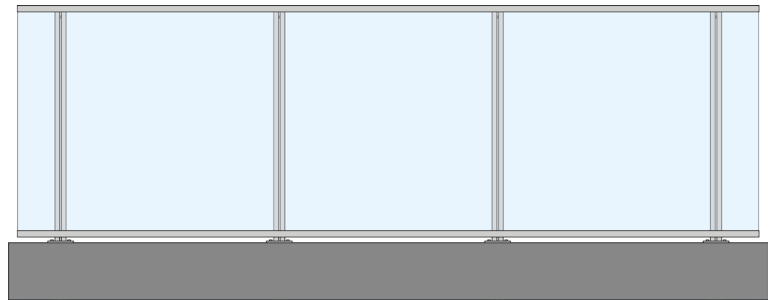

The basic railings system will ensure the safety of your family while not restricting the view from your house or apartment. The main part of the structure consists of solid aluminium posts. The pane is placed between the upper and lower glazing profiles. The system as a whole is completed with a dedicated handrail.

Option II: with glazing up to the height of the handrail

Balustrades on full aluminum posts allow for a panoramic view of the surrounding landscape. It is a combination of modern design with high quality workmanship and materials used, which ensures their durability and reliability.