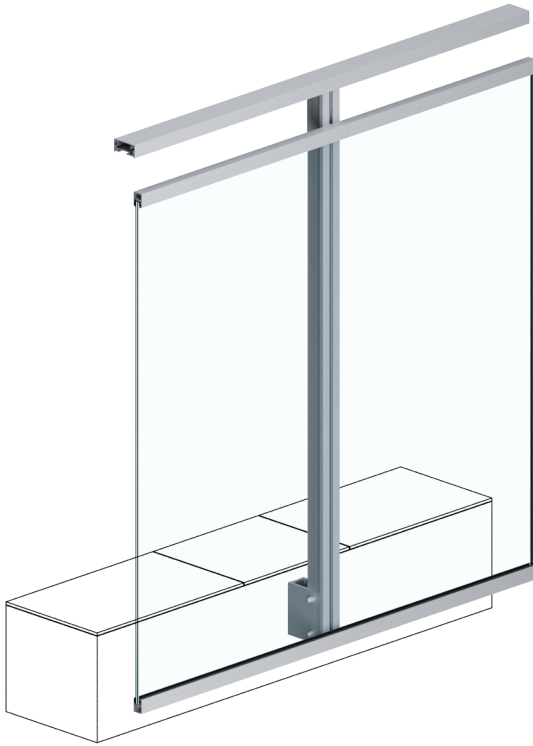

The basic railings system will ensure the safety of your family while not restricting the view from your house or apartment. The main part of the structure consists of solid aluminium posts. The pane is placed between the upper and lower glazing profiles. The system as a whole is completed with a dedicated handrail.

Option II: with glazing up to the height of the handrail

Balustrades on full aluminum posts allow for a panoramic view of the surrounding landscape. It is a combination of modern design with high quality workmanship and materials used, which ensures their durability and reliability.

MOUNTING ACCESSORIES

Anchors and gaskets

★ PREMIUM PRODUCTS ★

Digital Print

Printing on glass with ceramic paints

SentryGlas film

Safety and resistance of laminated glass

SOLID ALUMINIUM POST INSTALLATION FROM THE SIDE

Option I: with glazing below the handrail

The option with glazing below the handrail was designed for customers who appreciate a distinctive design, while the option up to the height of the handrail is more appropriate for those opting for a simple, modern urban style. See all our products and choose something for yourself.