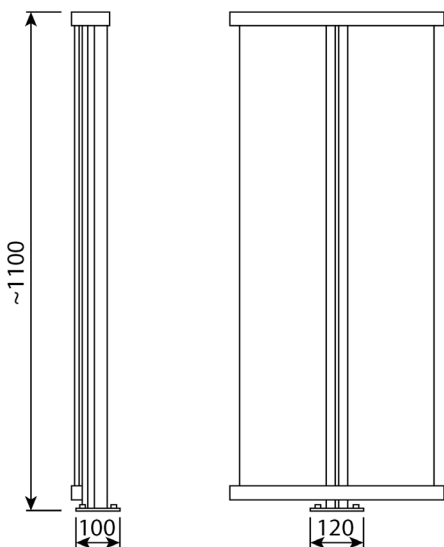

Option II: with glazing up to the height of the handrail

Balustrades on full aluminum posts allow for a panoramic view of the surrounding landscape. It is a combination of modern design with high quality workmanship and materials used, which ensures their durability and reliability.

	LOAD	GLASS THICKNESS	MAX. HEIGHT	MAX. SPACING	MATERIAL	SURFACE
	0.5 - 1.0 kN/m	44.1 44.2 55.1 55.2	1200 mm	1200 mm	Aluminium T66	Anodised: natural; black; brush finish; powder coated

TECHNICAL DRAWING