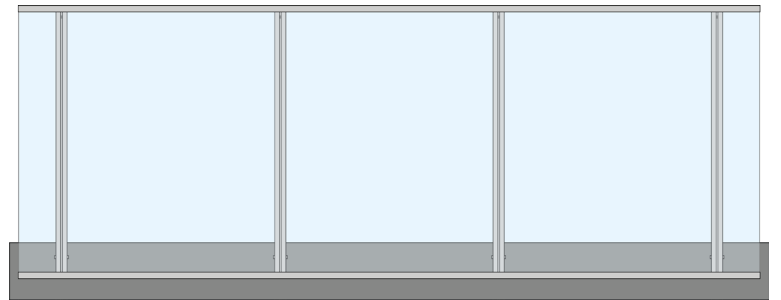

LOAD
0.5 - 1.0 kN/m

GLASS THICKNESS
44.1
44.2
55.1
55.2

MAX. HEIGHT
1500 mm

MAX. SPACING
1200 mm

MATERIAL
Aluminium T66

SURFACE
Anodised: natural; black; brush finish; powder coated

TECHNICAL DRAWING