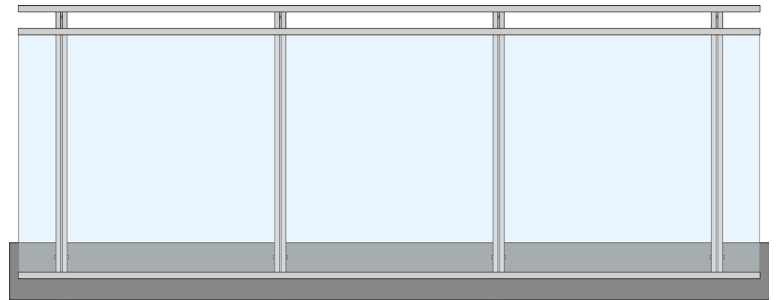

The basic railings system will ensure the safety of your family while not restricting the view from your house or apartment. The main part of the structure consists of solid aluminium posts. The pane is placed between the upper and lower glazing profiles. The system as a whole is completed with a dedicated handrail.

Option I: with glazing below the handrail

The option with glazing below the handrail was designed for customers who appreciate a distinctive design, while the option up to the height of the handrail is more appropriate for those opting for a simple, modern urban style. See all our products and choose something for yourself.