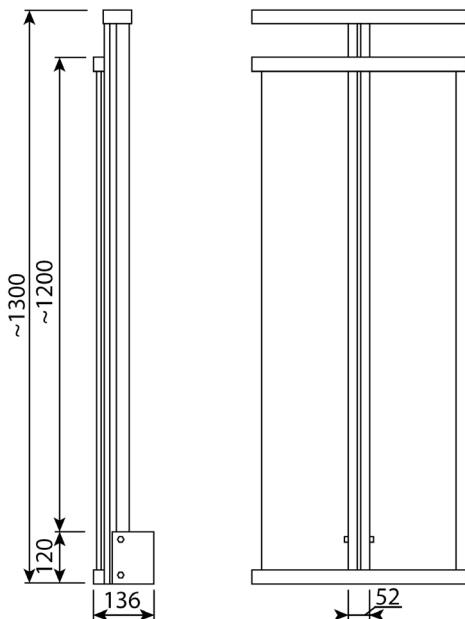

TECHNICAL DRAWING