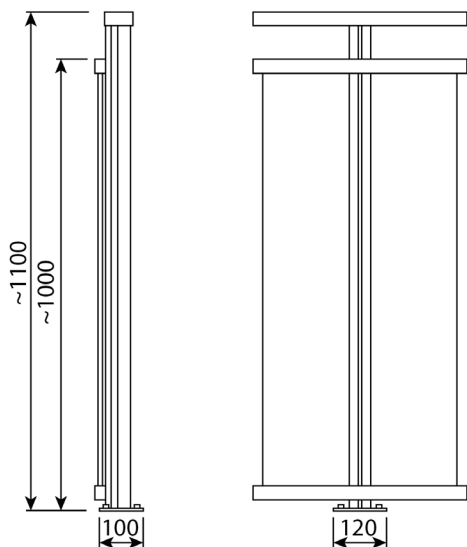

	LOAD	GLASS THICKNESS	MAX. HEIGHT	MAX. SPACING	MATERIAL	SURFACE
	0.5 - 1.0 kN/m	44.1 44.2 55.1 55.2	1200 mm	1200 mm	Aluminium T66	Anodised: natural; black; brush finish; powder coated

TECHNICAL DRAWING

LOAD
0.5 - 1.0 kN/m

GLASS THICKNESS
44.1
44.2
55.1
55.2

MAX. HEIGHT
1500 mm

MAX. SPACING
1200 mm

MATERIAL
Aluminium T66

SURFACE
Anodised: natural; black; brush finish; powder coated

TECHNICAL DRAWING

MOUNTING ACCESSORIES