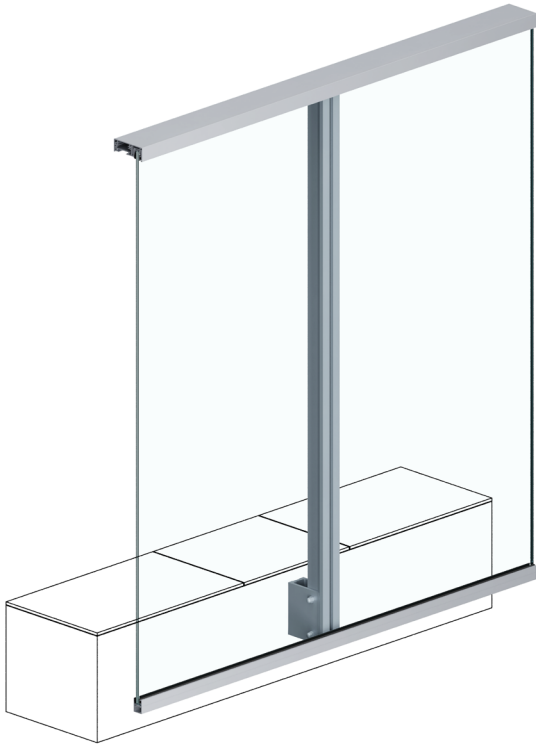

The basic railings system will ensure the safety of your family while not restricting the view from your house or apartment. The main part of the structure consists of solid aluminium posts. The pane is placed between the upper and lower glazing profiles. The system as a whole is completed with a dedicated handrail.

Option I: with glazing below the handrail

The option with glazing below the handrail was designed for customers who appreciate a distinctive design, while the option up to the height of the handrail is more appropriate for those opting for a simple, modern urban style. See all our products and choose something for yourself.

MOUNTING ACCESSORIES

Anker und Dichtungen

★ PREMIUM PRODUCTS ★

Digital Print

Printing on glass with ceramic paints

SentryGlas film

Safety and resistance of laminated glass

SOLID ALUMINIUM POST INSTALLATION FROM THE SIDE

Option II: with glazing up to the height of the handrail

Railings are an ideal solution for avant-garde apartments, but also for terraces and balconies. Thanks to them, you can enjoy the view of the space around you, while maintaining safety. We invite you to familiarize yourself with our offer and choose a railing that will meet all your expectations.