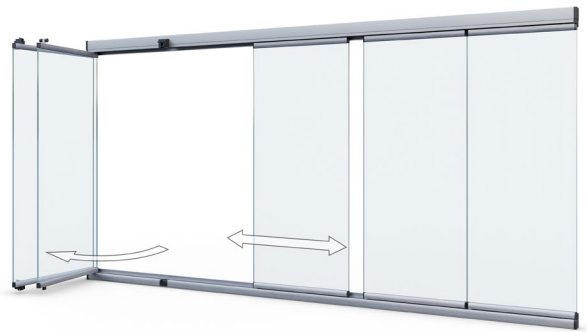

GLASIMO[®]

glass interiors

NEW ON THE MARKET

find us on

MINI-CATALOGUE
SLIDING SYSTEM FOR
TERRACES AND BALCONIES

www.glasimo.eu

SLIDING SYSTEM FOR TERRACES AND BALCONIES

The folding mechanism enables expanding the house or apartment surface area in a stationary or mobile way. It brings more daylight into the interior. Additionally, in bad weather, it provides protection from the elements and bothering insects. Glazing significantly reduces noise levels.

See the animation of the system on YouTube

youtu.be/IrOgA07Y_BY

Size

Max. roofing length 4 m,
width unlimited

Safety

Laminated and tempered safety glass
with the thickness of: 5, 6, 8, 10 or 12 mm

RAL palette